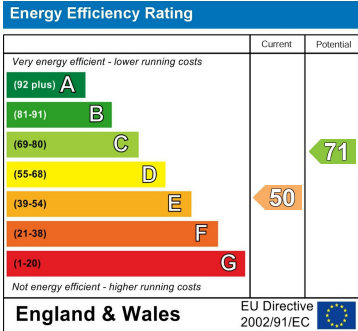

Located in a residential area with access to local amenities and transport links.

Key features:

Furnished single room

Area Map

Floor Plans

Energy Efficiency Graph

These particulars, whilst believed to be accurate are set out as a general outline only for guidance and do not constitute any part of an offer or contract. Intending purchasers should not rely on them as statements of representation of fact, but must satisfy themselves by inspection or otherwise as to their accuracy. No person in this firm's employment has the authority to make or give any representation or warranty in respect of the property.