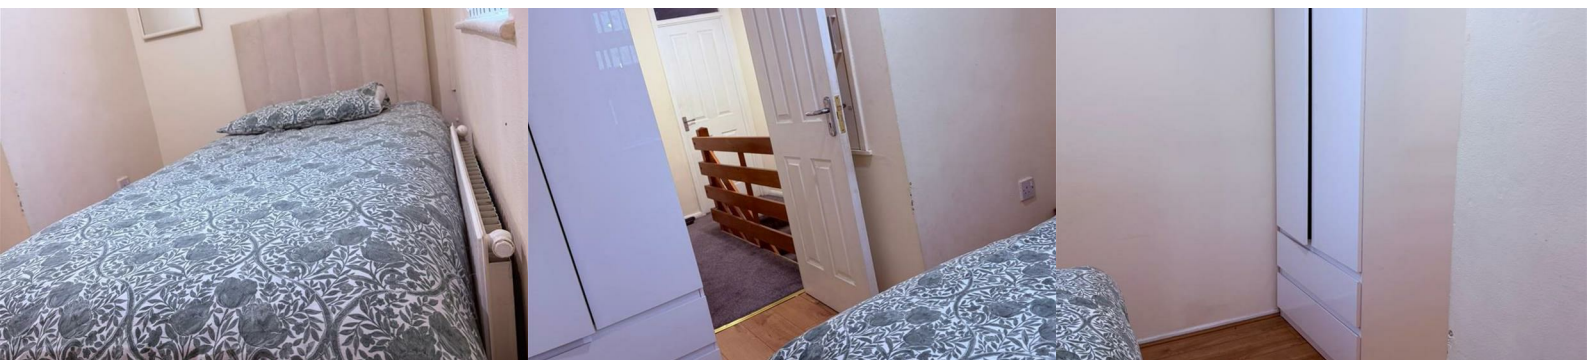

PropertyLine

19 Chelveston Way

, Peterborough, PE3 7EG

£450 Per Month

Single Room to Rent – Chelveston Way, Peterborough

A clean and well-presented single room available in a shared property on Chelveston Way, Peterborough. The room comes furnished with a bed and wardrobe, offering practical storage and a comfortable living space.

The property includes access to a shared kitchen and shared toilet facilities. All bills are included in the rent, including council tax, making this a straightforward and convenient option for a single occupant.

Located in a residential area with access to local amenities and transport links.

Key features:

Furnished single room

Area Map

Floor Plans

Energy Efficiency Graph

These particulars, whilst believed to be accurate are set out as a general outline only for guidance and do not constitute any part of an offer or contract. Intending purchasers should not rely on them as statements of representation of fact, but must satisfy themselves by inspection or otherwise as to their accuracy. No person in this firm's employment has the authority to make or give any representation or warranty in respect of the property.